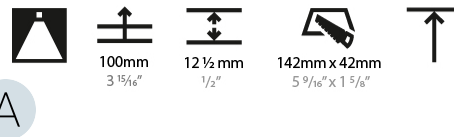

ELECTRICAL

Lamp Type: LED (Zhaga Standard)
Input Wattage (W): 14.3
Total Output Wattage (W): 13.3
Dimming: Tri-Mode (Non-Dimming and Phase Dimming (120Vac only) and 0-10V Dimming)
Driver Included: No
Driver Location: Recessed Housing
Driver Type: Constant Current - Universal
Driver Class: Class 2
Housing: See components
Input Voltage (V): 120 - 277
Constant Current (MA): 1050

LED

Number of LEDs: 4
Color Temperature (°K): 2700 / 3000 / 3500 / 4000
Max. Delivered Lumen (lm): 750 / 850 / 862 / 880
CRI: >90 CRI
Lamp Life (hrs): 50000
Upon Request: Special Color Temperature

OPTICAL

Reflector: 8 / 14 / 34
Upon Request: Special Beam Angles

RATINGS AND CERTIFICATIONS

Certified By: CSA Certified to UL and CSA Standards
Zaneen Group Inc. © 2024, 11800 388-3382, F-416-247-9319, www.zaneen.com

For international specifications by adding 'INT' at the end of the existing Model #. For assistance on 'custom' specifications, contact zteam@zaneen.com.
In a constant effort to supply the best product, we reserve the right to change specifications or materials without notice. The most recent specification sheets are found at zaneen.com