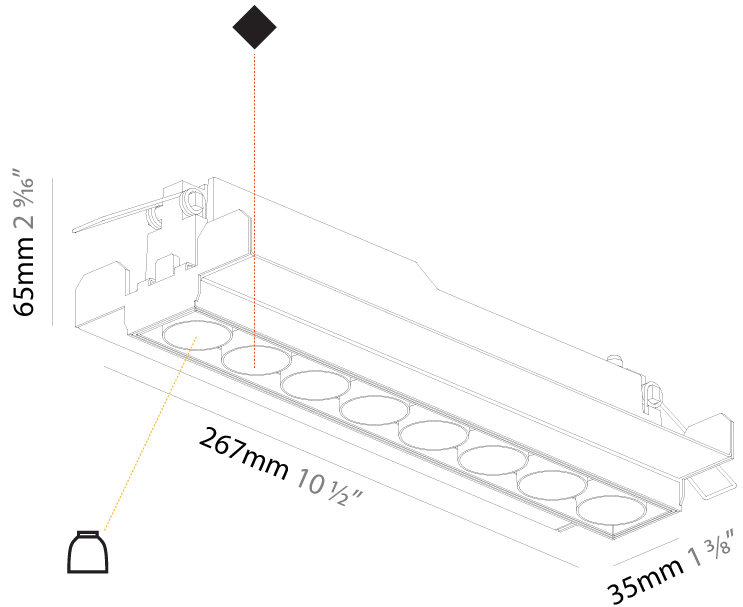

Holder Finish: WHI / BLK
Fixture Material: Aluminum Die Cast
Cut-out Measurements: 273mm / 10 3/4" x 42mm / 1 5/8"
Upon Request: Unique Ceiling Thickness

ELECTRICAL

Lamp Type: LED (Zhaga Standard)
Input Wattage (W): 27
Total Output Wattage (W): 25.9
Dimming: Tri-Mode (Non-Dimming and Phase Dimming (120Vac only) and 0-10V Dimming)
Driver Included: No
Driver Location: Remote
Driver Type: Constant Current - Universal
Driver Class: Class 2
Input Voltage (V): 120 - 277
Constant Current (MA): 1050

LED

Number of LEDs: 8
Color Temperature (*K): 2700 / 3000 / 3500 / 4000
Max. Delivered Lumen (lm): MAX. 1561 / 1685 / 1721 / 1756
Nominal Lumen (lm): MAX. 1760 / 1900 / 1940 / 1980
CRI: >90 CRI
Lamp Life (hrs): 50000
Upon Request: Special Color Temperature

OPTICAL

Reflector*: 8 / 14 / 34
Upon Request: Special Beam Angles

RATINGS AND CERTIFICATIONS

Certified By: CSA Certified to UL and CSA Standards

In a constant effort to supply the best product, we reserve the right to change specifications or materials without notice. The most recent specification sheets are found at zaneen.com

100mm
3 15/16"

12 1/2 mm
1/2"

272mm x 42mm
10 11/16" x 1 5/8"