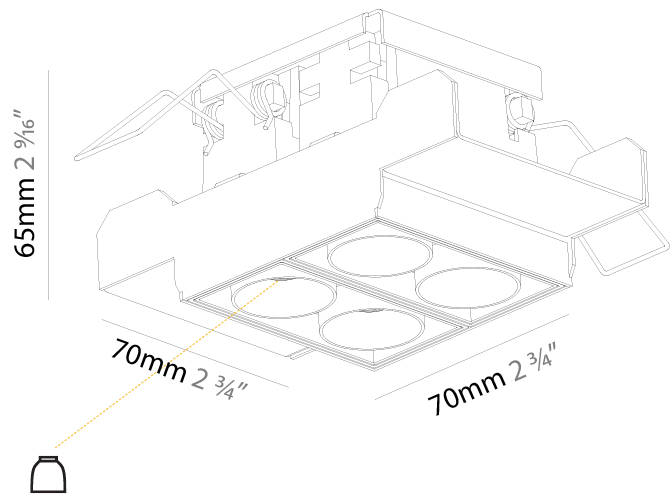

GENERAL

Series: Magiq
Subseries: Magiq 2x2 Cell
Brand: Prolicht
Division: Architectural
Mounting Type: Trimless
Mounting Location: Ceiling
Subcategory: Downlight

PHYSICAL

Shape: Square
Length (mm): 70
Length (in): 2 ¾
Width (mm): 70
Width (in): 2 ¾
Height (mm): 65
Height (in): 2 9/16
Ceiling Thickness (mm): 12.5
Ceiling Thickness (in): 1/2
Min. Recessing Depth (mm): 100
Min. Recessing Depth (in): 3 15/16
Light Distribution: Downlight
Weight (kg): 0.428
Weight (lbs): 0.94
Fixture Finish: BLK / WHI
Fixture Material: Aluminum Die Cast
Cut-out Measurements: 82mm / 3 1/4" x 42mm / 1 5/8"
Upon Request: Unique Ceiling Thickness

ELECTRICAL

Lamp Type: LED (Zhaga Standard)
Input Wattage (W): 14.3
Total Output Wattage (W): 13.2
Dimming: Tri-Mode (Non-Dimming and Phase Dimming (120Vac only) and 0-10V Dimming)
Driver Included: No
Driver Location: Recessed Housing
Driver Type: Constant Current - Universal
Driver Class: Class 2
Housing: See components
Input Voltage (V): 120 - 277
Constant Current (MA): 1050

LED

Number of LEDs: 4
Color Temperature (°K): 2700 / 3000 / 3500 / 4000
Max. Delivered Lumen (lm): 780 / 830 / 833 / 850
CRI: >90 CRI
Lamp Life (hrs): 50000
Upon Request: Special Color Temperature

OPTICAL

Reflector: 10 / 20 / 40
Upon Request: Special Beam Angles

RATINGS AND CERTIFICATIONS

Certified By: CSA Certified to UL and CSA Standards
IP rating: IP20

PROJECT	
TYPE	
SPECIFIER	
QUANTITY	
DATE