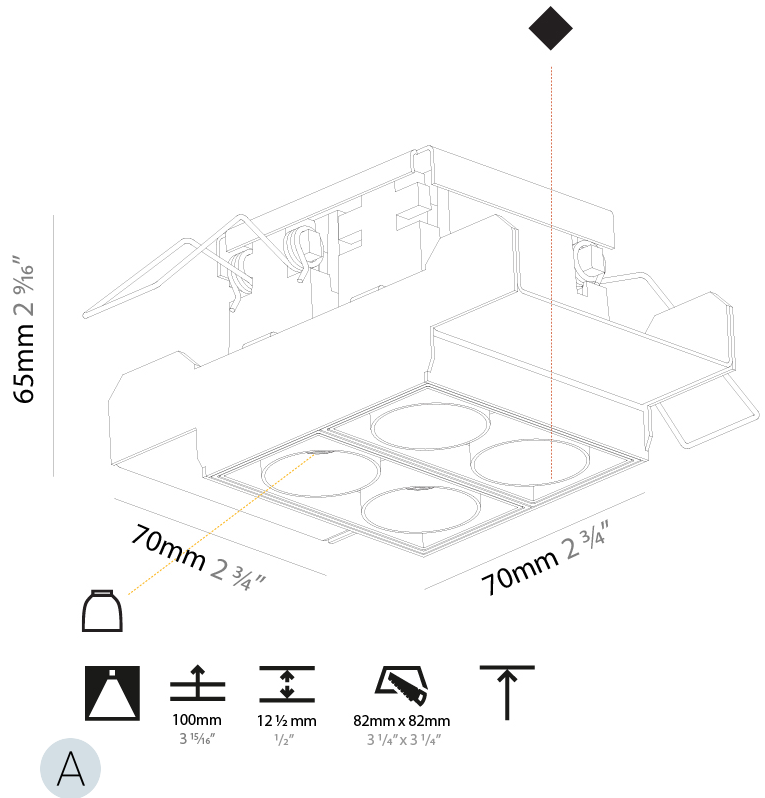

PHYSICAL

Shape: Rectangle
Length (mm): 70
Length (in): 2 ¾
Width (mm): 70
Width (in): 2 ¾
Height (mm): 65
Height (in): 2 9/16
Ceiling Thickness (mm): 12.5
Ceiling Thickness (in): 1/2
Min. Recessing Depth (mm): 100
Min. Recessing Depth (in): 3 15/16
Light Distribution: Downlight
Weight (kg): 0.437
Weight (lbs): 0.96
Fixture Finish: SSR / BKV / CWI / CRY / HAB / LAG / UFT / ITA / RUA / RUR / MIC / FTG / MYG / TWT / LOD / PUS / FRO / FUP / KIA / POP / BLS / SPG / MEY / GOH / GUM / CHC / COM / ABZ / JAG / OBR / MOS / ROR
Fixture Material: Aluminum Die Cast
Cut-out Measurements: 82mm / 3 1/4" x 42mm / 1 5/8"
Upon Request: Unique Ceiling Thickness

ELECTRICAL

Lamp Type: LED (Zhaga Standard)
Input Wattage (W): 18
Total Output Wattage (W): 16.4
Dimming: Tri-Mode (Non-Dimming and Phase Dimming (120Vac only) and 0-10V Dimming)
Driver Included: No
Driver Location: Recessed Housing
Driver Type: Constant Current - Universal
Driver Class: Class 2
Housing: See components
Input Voltage (V): 120 - 277
Constant Current (MA): 1050

LED

Number of LEDs: 4
Color Temperature (°K): 2700 / 3000 / 3500 / 4000
Max. Delivered Lumen (lm): Max. 887
CRI: >90 CRI
Lamp Life (hrs): 50000
Upon Request: Special Color Temperature

OPTICAL

Reflector°: 8 / 18 / 34
Upon Request: Special Beam Angles

RATINGS AND CERTIFICATIONS

Certified By: CSA Certified to UL and CSA Standards

IP rating: IP20
Zaneen Corporation © 2024, T 1800-388-3382, F 416-247-9319, www.zaneen.com