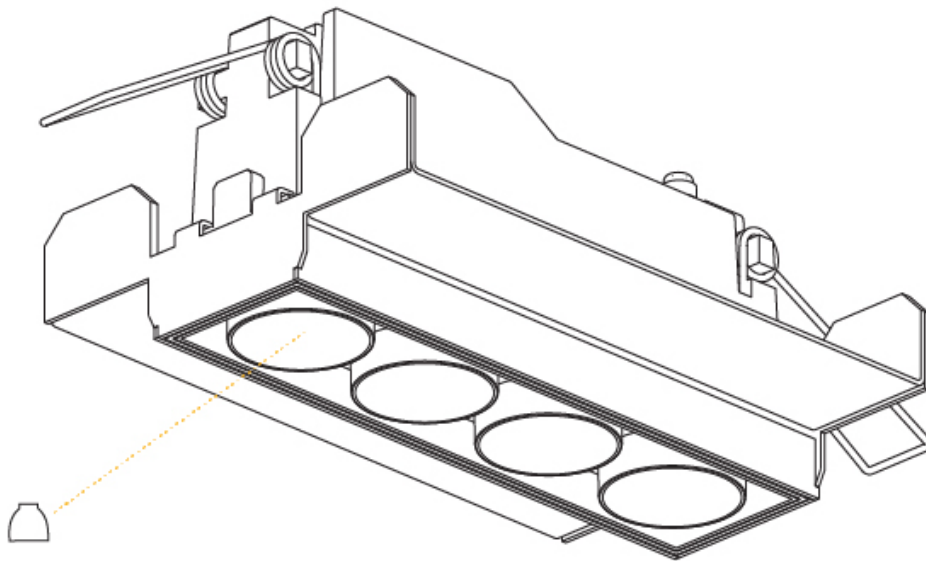

MAGIQ 4 CELL TRIMLESS

A35498-

PROJECT

TYPE

SPECIFIER

QUANTITY

DATE

A