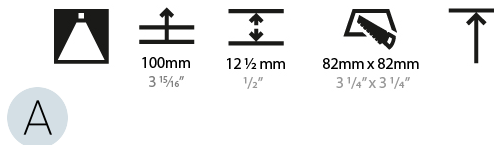

GENERAL

Series: Magiq
Subseries: Magiq 2x2 Cell
Brand: Prolicht
Division: Architectural
Mounting Type: Trimless
Mounting Location: Ceiling
Subcategory: Downlight

PHYSICAL

Shape: Square
Length (mm): 70
Length (in): 2 ¾
Width (mm): 70
Width (in): 2 ¾
Height (mm): 65
Height (in): 2 9/16
Ceiling Thickness (mm): 12.5
Ceiling Thickness (in): 1/2
Min. Recessing Depth (mm): 100
Min. Recessing Depth (in): 3 15/16
Light Distribution: Downlight
Weight (kg): 0.428
Weight (lbs): 0.94
Fixture Finish: BLK / WHI
Fixture Material: Aluminum Die Cast
Cut-out Measurements: 82mm / 3 1/4" x 42mm / 1 5/8"
Upon Request: Unique Ceiling Thickness

ELECTRICAL

Lamp Type: LED (Zhaga Standard)
Input Wattage (W): 14.3
Total Output Wattage (W): 13.2
Dimming: Tri-Mode (Non-Dimming and Phase Dimming (120Vac only) and 0-10V Dimming)
Driver Included: No
Driver Location: Recessed Housing
Driver Type: Constant Current - Universal
Driver Class: Class 2
Housing: See components
Input Voltage (V): 120 - 277
Constant Current (MA): 1050

LED

Number of LEDs: 4
Color Temperature (°K): 2700 / 3000 / 3500 / 4000
Max. Delivered Lumen (lm): 780 / 830 / 833 / 850
CRI: >90 CRI
Lamp Life (hrs): 50000
Upon Request: Special Color Temperature

OPTICAL

Reflector: 10 / 20 / 40
Upon Request: Special Beam Angles

RATINGS AND CERTIFICATIONS

Certified By: CSA Certified to UL and CSA Standards
IP rating: IP20

PROJECT	
TYPE	
SPECIFIER	
QUANTITY	
DATE